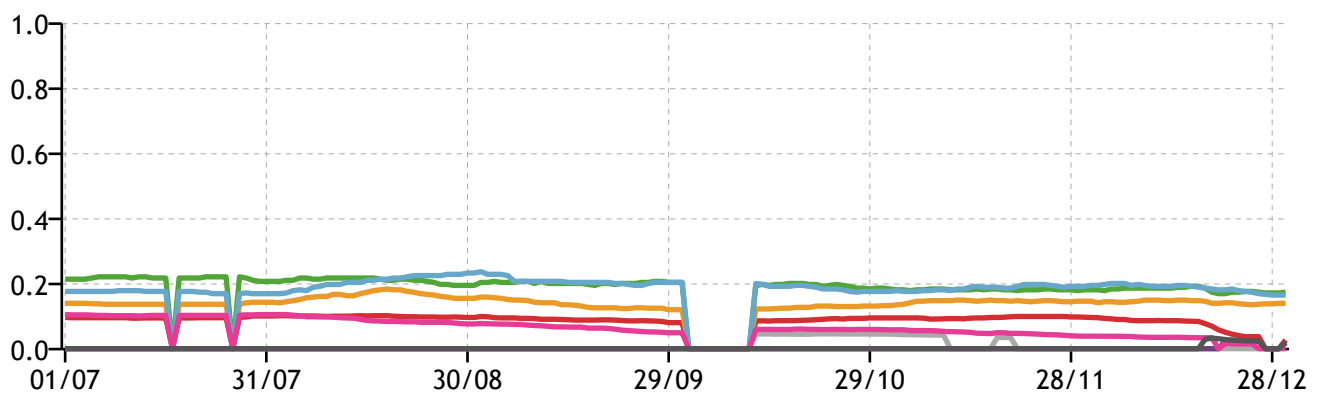

Figure 1: Artist Mainstream Ranks

Figure 2: Artist Mainstream Chart Popularity over Time

# Mainstream Comparison

This section compares the mainstream chart performance of The Postal Service against similar artists. These charts illustrate relative popularity over time. Popularity is computed from the normalised chart position for each day. 1.0 means The Postal Service was ranked 1st overall of our charts for that day. 0.0 denotes The Postal Service did not chart at all.