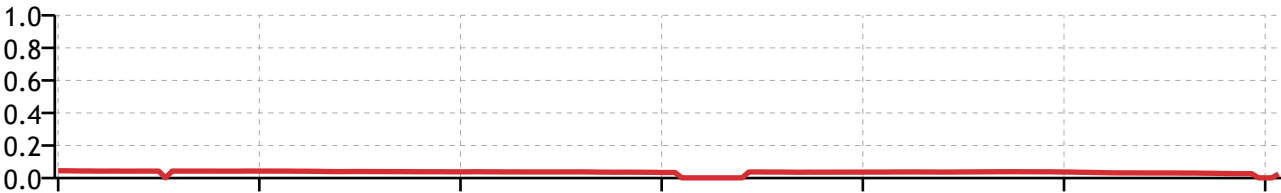

## Such Great Heights

Best Single

283rd

Best Position

Single	Best Position
Such Great Heights	283

Figure 7: Best Single Positions

Figure 8: Singles Chart Comparison over Time

Such Great Heights

# Mainstream Singles Comparison

This section compares the mainstream chart performance of the most popular singles released by The Postal Service. These charts illustrate relative popularity over time. Popularity is computed from the normalised chart position for each day. 1.0 means the single was ranked 1st overall of our charts for that day. 0.0 denotes the single not charted at all.