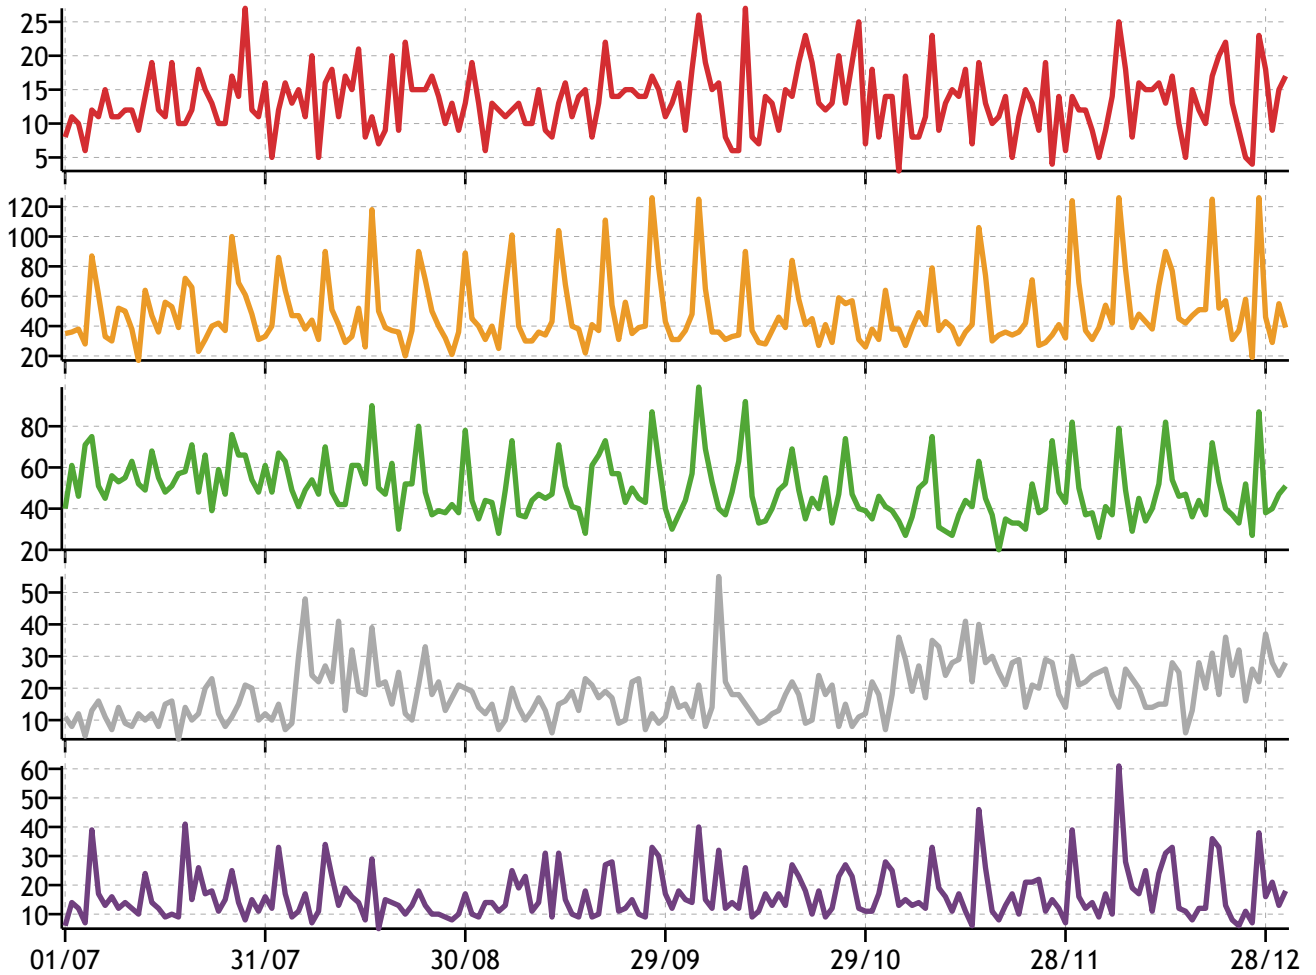

Twitter Comparison

This section compares the total number of tweets mentioning The Postal Service to similar artists.

Figure 15: Comparisons for The Postal Service