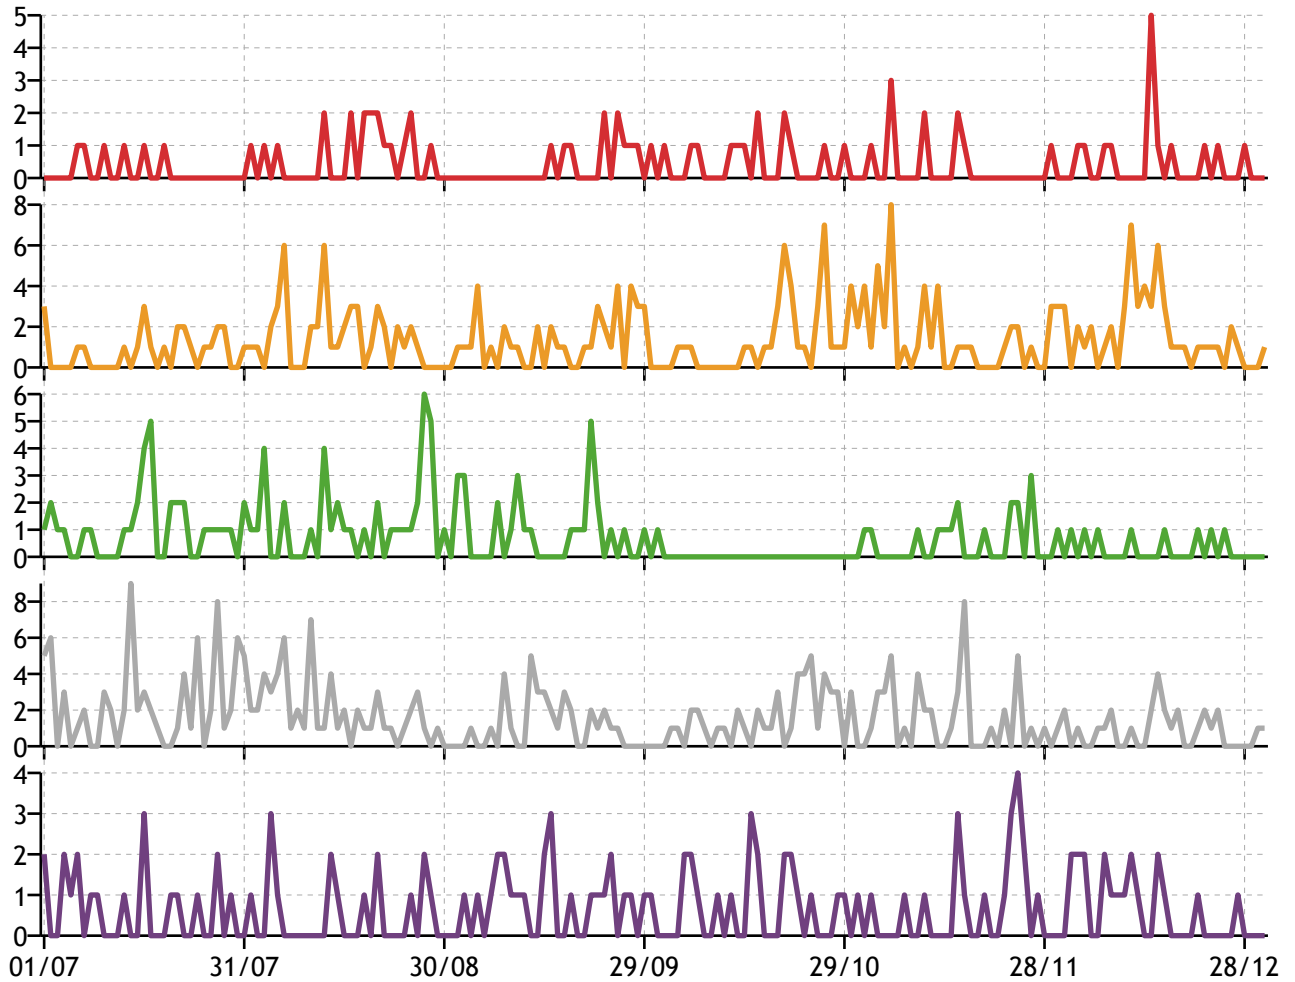

News Comparison

This section compares the number of music articles mentioning The Postal Service during this time period to similar artists.

Figure 22: Comparisons for The Postal Service