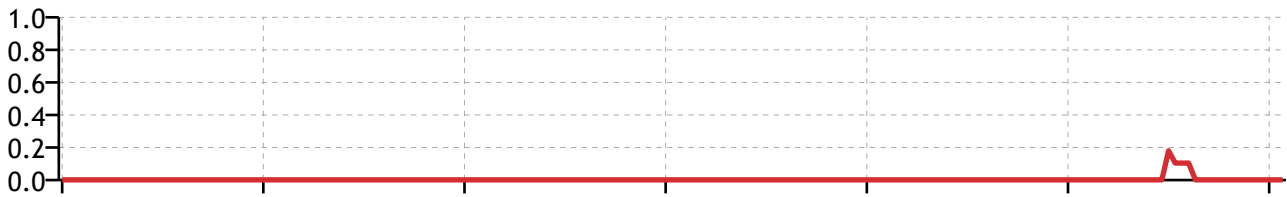

## Grow Old With Me (Jo..

Best Single

70th

Best Position

Single	Best Position
Grow Old With Me (John Lennon cover)	70

Figure 10: Best Single Positions

Figure 11: Singles Chart Comparison over Time

Grow Old With Me (Jo..

## Emerging Singles Comparison

This section compares the emerging chart performance of the most popular singles released by The Postal Service. These charts illustrate relative popularity over time. Popularity is computed from the normalised chart position for each day. 1.0 means the single was ranked 1st overall of our charts for that day. 0.0 denotes the single not charted at all.