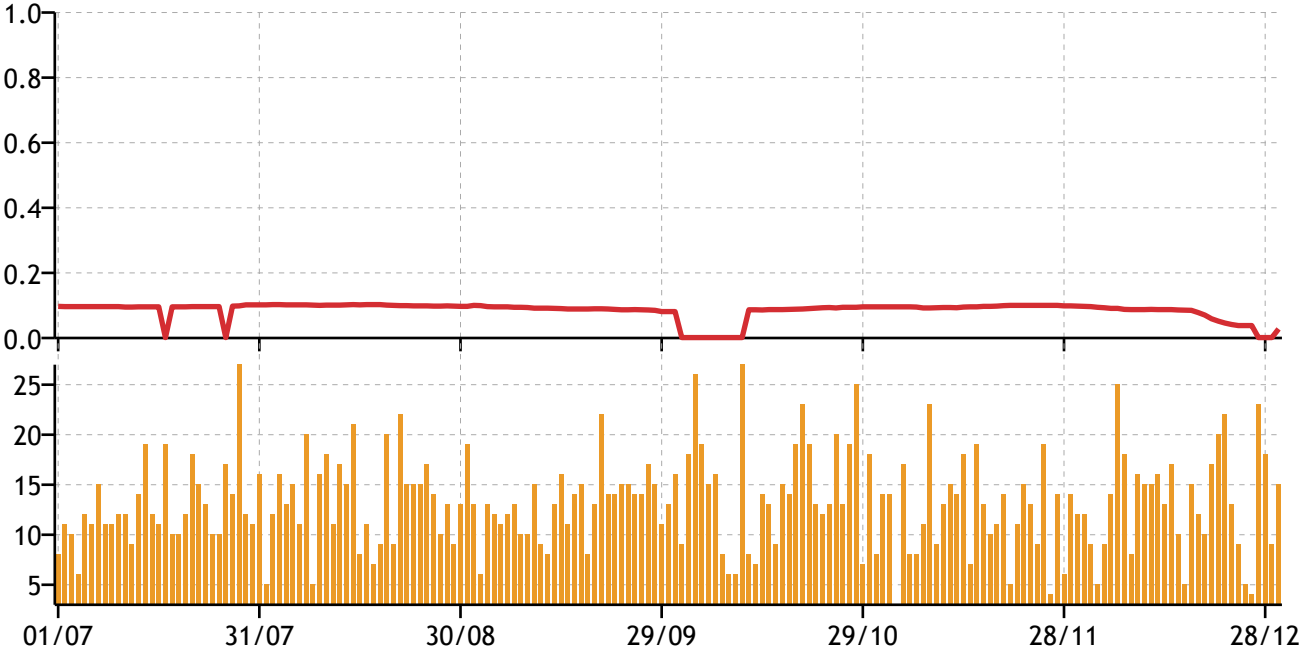

# Mainstream Chart vs Twitter

Figure 16: The Postal Service Chart Popularity vs Twitter Coverage

This chart presents a comparison of mainstream chart popularity versus Twitter Coverage. It is useful in visualizing the impact of Twitter on chart position.