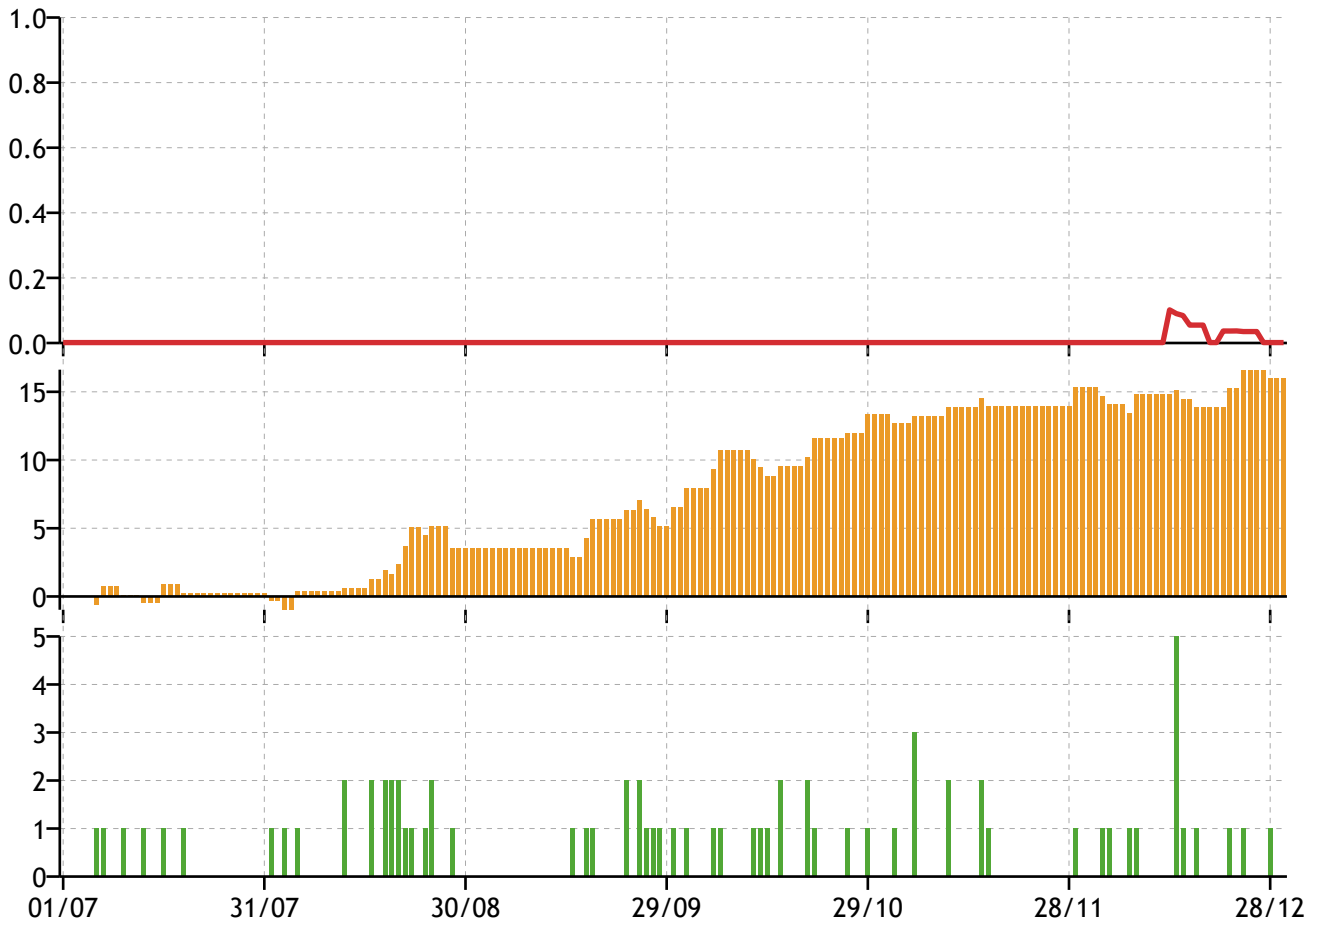

# Mainstream Chart vs Sentiment

Figure 23: The Postal Service Chart Popularity vs News Sentiment + Volume

This chart presents a comparison of mainstream chart popularity versus news sentiment and volume. It is useful in visualizing the impact of news coverage on chart position. The top chart illustrates the chart movement in Red. The Sentiment trend in Orange below is represented as a bar chart illustrating the cumulative sentiment throughout the time period. Below zero indicates negative sentiment, above zero indicates positive sentiment at that point in time. The Green bar chart displays the number of articles published mentioning The Postal Service that day.

# Emerging Chart vs Sentiment

Figure 24: The Postal Service Chart Popularity vs News Sentiment + Volume

This chart presents a comparison of emerging chart popularity versus news sentiment and volume. It is useful in visualizing the impact of news coverage on chart position. The top chart illustrates the chart movement in Red. The Sentiment trend in Orange below is represented as a bar chart illustrating the cumulative sentiment throughout the time period. Below zero indicates negative sentiment, above zero indicates positive sentiment at that point in time. The Green bar chart displays the number of articles published mentioning The Postal Service that day.