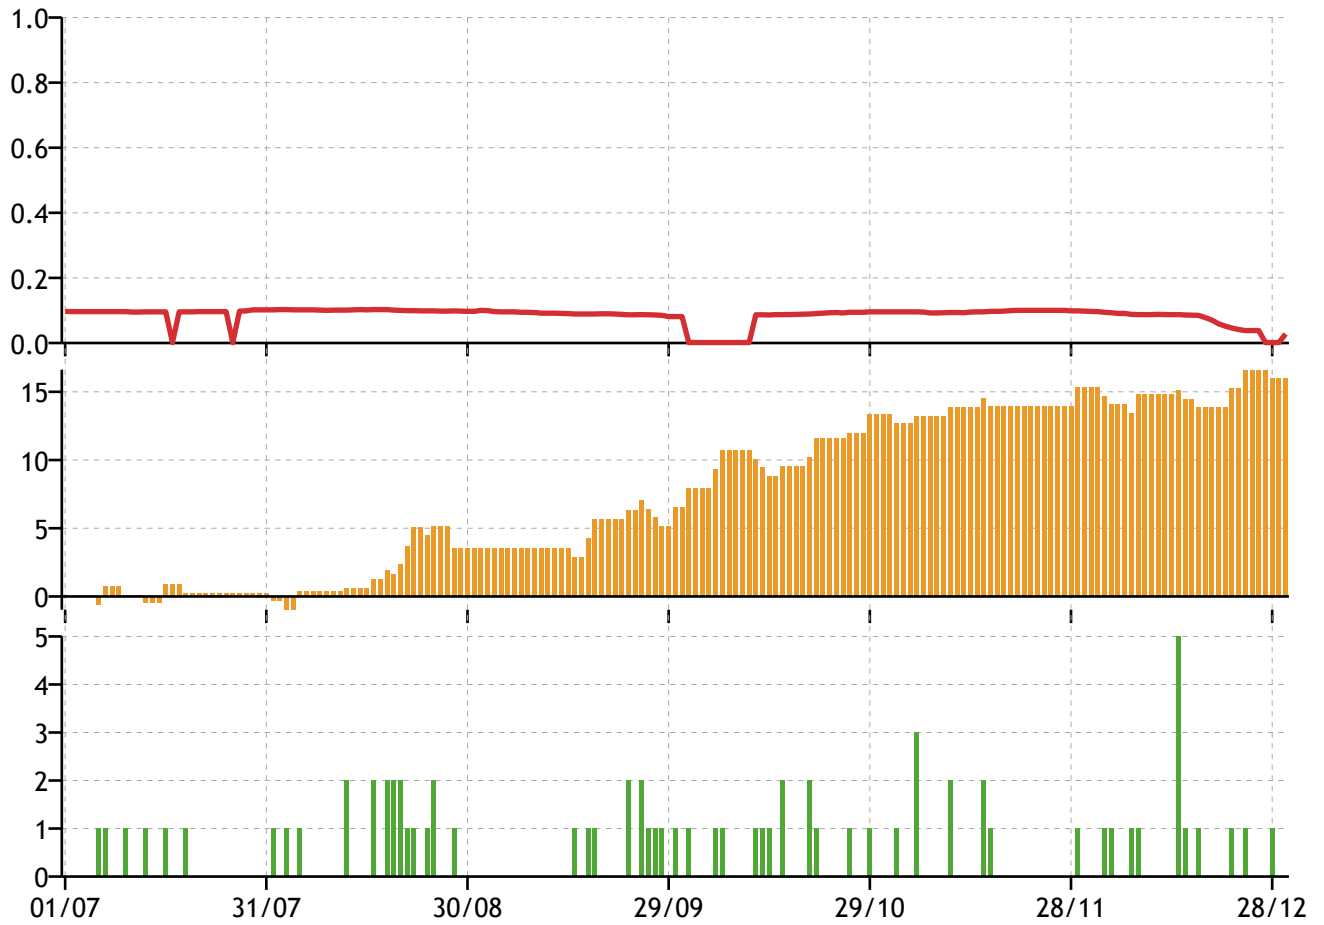

# Mainstream Chart vs Sentiment

Figure 23: The Postal Service Chart Popularity vs News Sentiment + Volume

This chart presents a comparison of mainstream chart popularity versus news sentiment and volume. It is useful in visualizing the impact of news coverage on chart position. The top chart illustrates the chart movement in Red. The Sentiment trend in Orange below is represented as a bar chart illustrating the cumulative sentiment throughout the time period. Below zero indicates negative sentiment, above zero indicates positive sentiment at that point in time. The Green bar chart displays the number of articles published mentioning The Postal Service that day.

# Emerging Chart vs Sentiment

Figure 24: The Postal Service Chart Popularity vs News Sentiment + Volume

This chart presents a comparison of emerging chart popularity versus news sentiment and volume. It is useful in visualizing the impact of news coverage on chart position. The top chart illustrates the chart movement in Red. The Sentiment trend in Orange below is represented as a bar chart illustrating the cumulative sentiment throughout the time period. Below zero indicates negative sentiment, above zero indicates positive sentiment at that point in time. The Green bar chart displays the number of articles published mentioning The Postal Service that day.