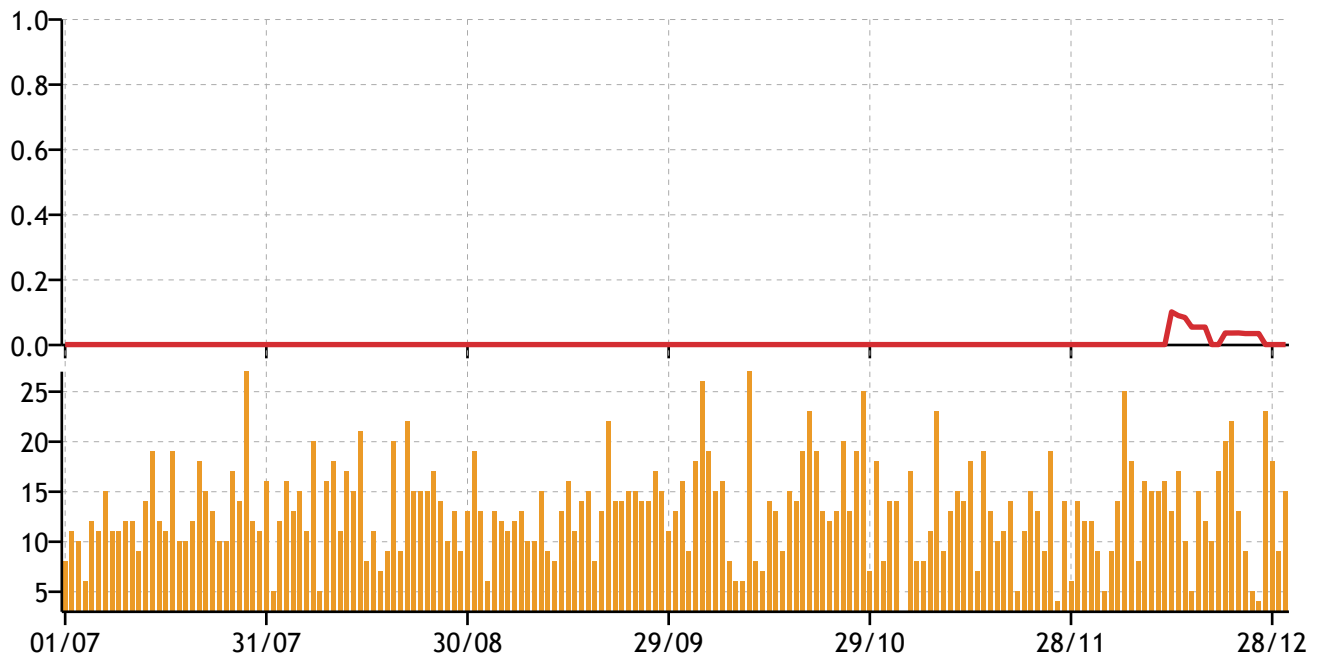

# Mainstream Chart vs Twitter

Figure 16: The Postal Service Chart Popularity vs Twitter Coverage

This chart presents a comparison of mainstream chart popularity versus Twitter Coverage. It is useful in visualizing the impact of Twitter on chart position.

# Emerging Chart vs Twitter

Figure 17: The Postal Service Chart Popularity vs Twitter Coverage

This chart presents a comparison of emerging chart popularity versus Twitter Coverage. It is useful in visualizing the impact of Twitter on chart position.