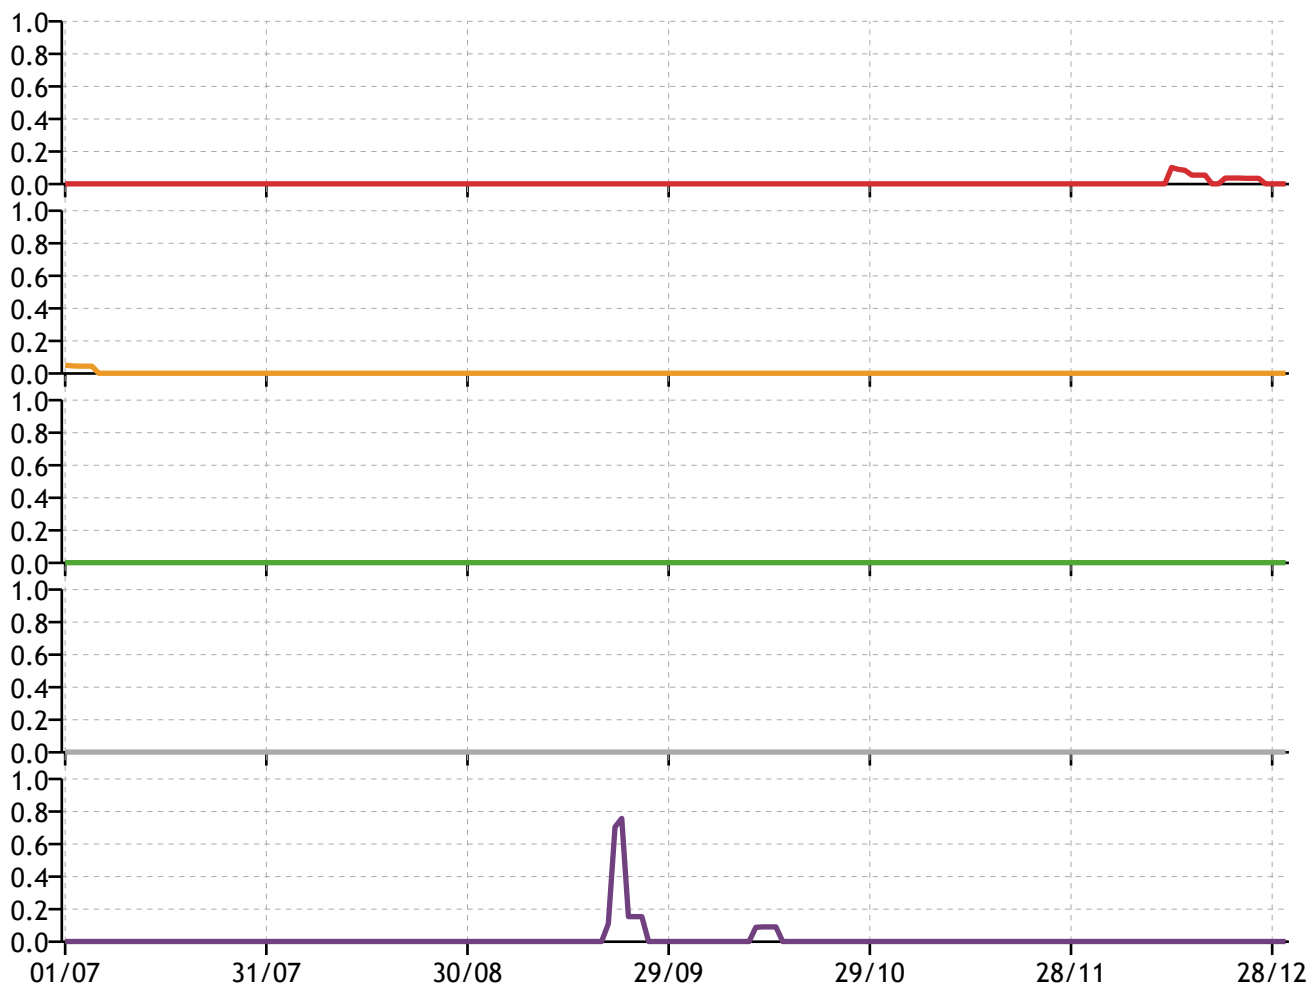

# Emerging Comparison

This section compares the emerging chart performance of The Postal Service against similar artists. These charts illustrate relative popularity over time. Popularity is computed from the normalised chart position for each day. 1.0 means The Postal Service was ranked 1st overall of our charts for that day. 0.0 denotes The Postal Service did not chart at all.