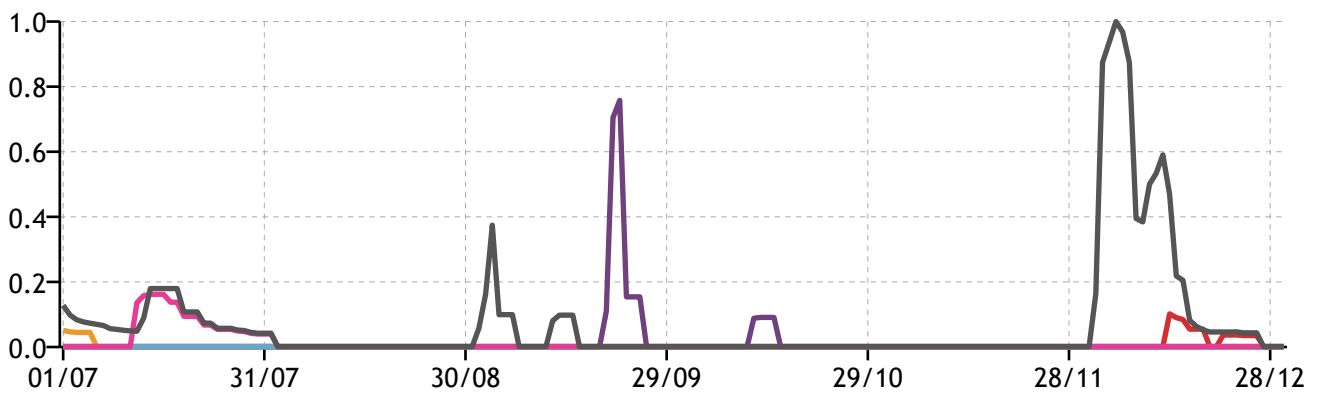

Figure 4: Artist Emerging Ranks

Figure 5: Artist Mainstream Emerging Popularity over Time

# Emerging Comparison

This section compares the emerging chart performance of The Postal Service against similar artists. These charts illustrate relative popularity over time. Popularity is computed from the normalised chart position for each day. 1.0 means The Postal Service was ranked 1st overall of our charts for that day. 0.0 denotes The Postal Service did not chart at all.