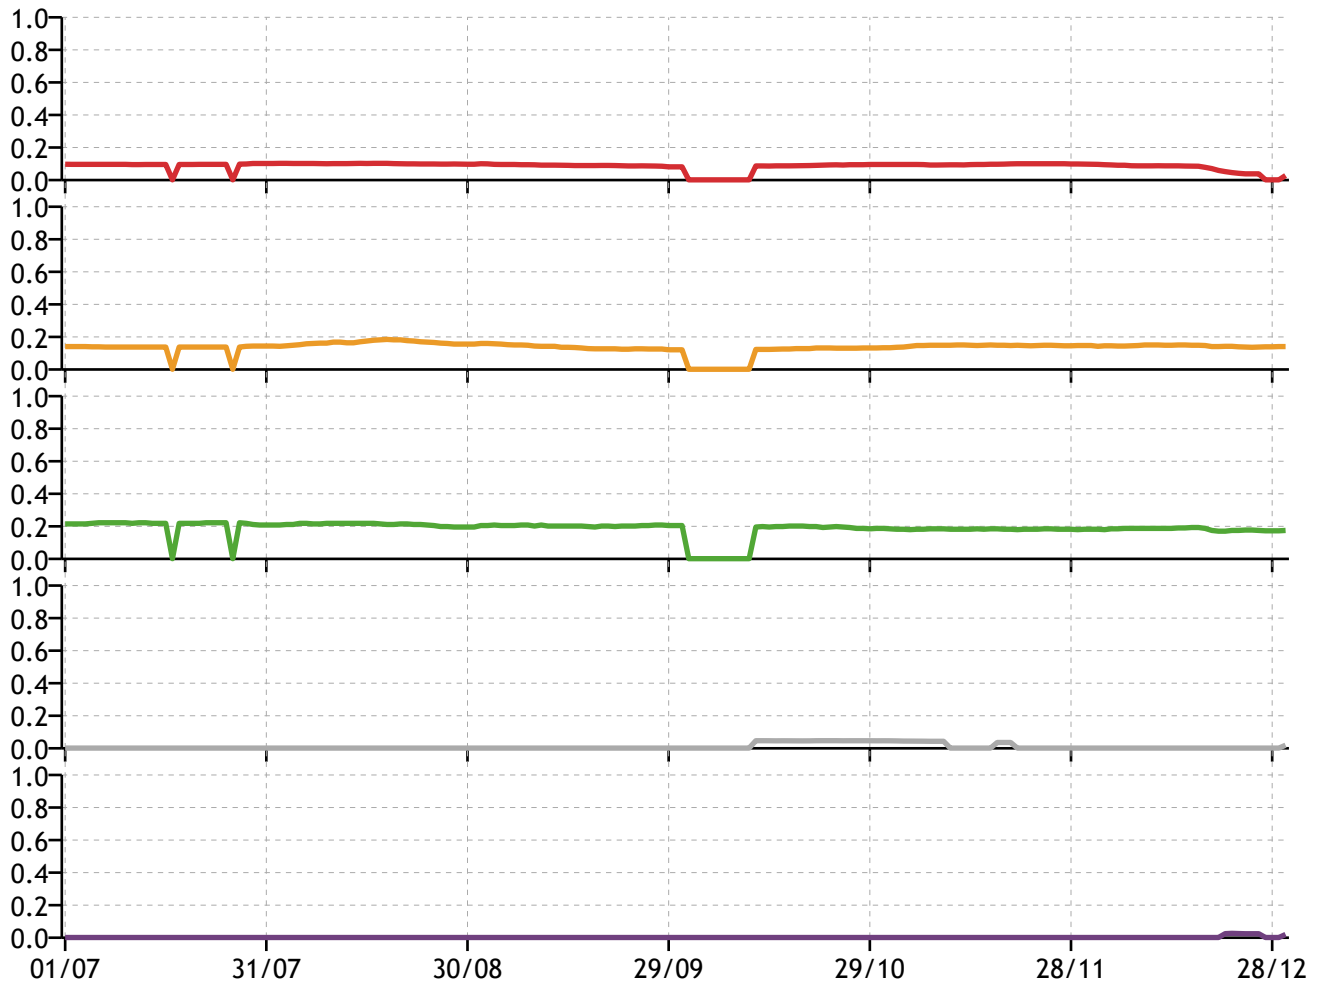

Figure 1: Artist Mainstream Ranks

Figure 2: Artist Mainstream Chart Popularity over Time

# Mainstream Comparison

This section compares the mainstream chart performance of The Postal Service against similar artists. These charts illustrate relative popularity over time. Popularity is computed from the normalised chart position for each day. 1.0 means The Postal Service was ranked 1st overall of our charts for that day. 0.0 denotes The Postal Service did not chart at all.