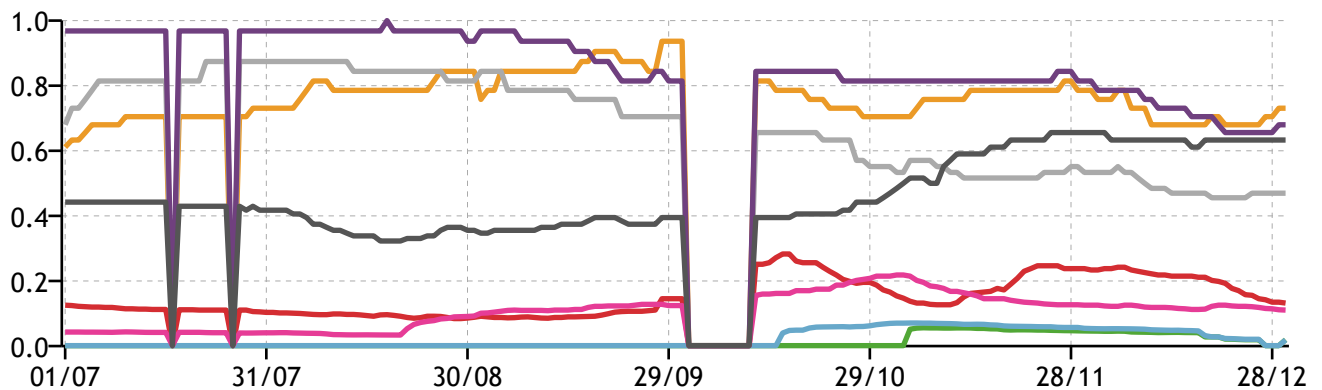

Chart Popularity

Mainstream Chart

This section presents the mainstream chart performance for Glee Cast compared to similar artists. Glee Cast was ranked 80th overall of the 2,987 artists analyzed. During this period the average chart position on the We Are Hunted mainstream chart for Glee Cast was 10th.

80th Overall Rank

10th Best Position

Artist	Rank	Best Position
Lady GaGa	4th	2
Katy Perry	7th	2
Eminem	13th	2
Ke\$ha	21st	3
Glee Cast	80th	10
Cee-Lo	120th	14
Rocky	344th	58
Susan Boyle	465th	93

Figure 1: Artist Mainstream Ranks

Figure 2: Artist Mainstream Chart Popularity over Time

Mainstream Comparison

This section compares the mainstream chart performance of Glee Cast against similar artists. These charts illustrate relative popularity over time. Popularity is computed from the normalised chart position for each day. 1.0 means Glee Cast was ranked 1st overall of our charts for that day. 0.0 denotes Glee Cast did not chart at all.

Figure 3: Comparisons for Glee Cast

Mainstream Singles

This section presents the best charting singles for Glee Cast on the Mainstream We Are Hunted charts

Teenage Dream (Glee Cast Version)

Best Single

245th