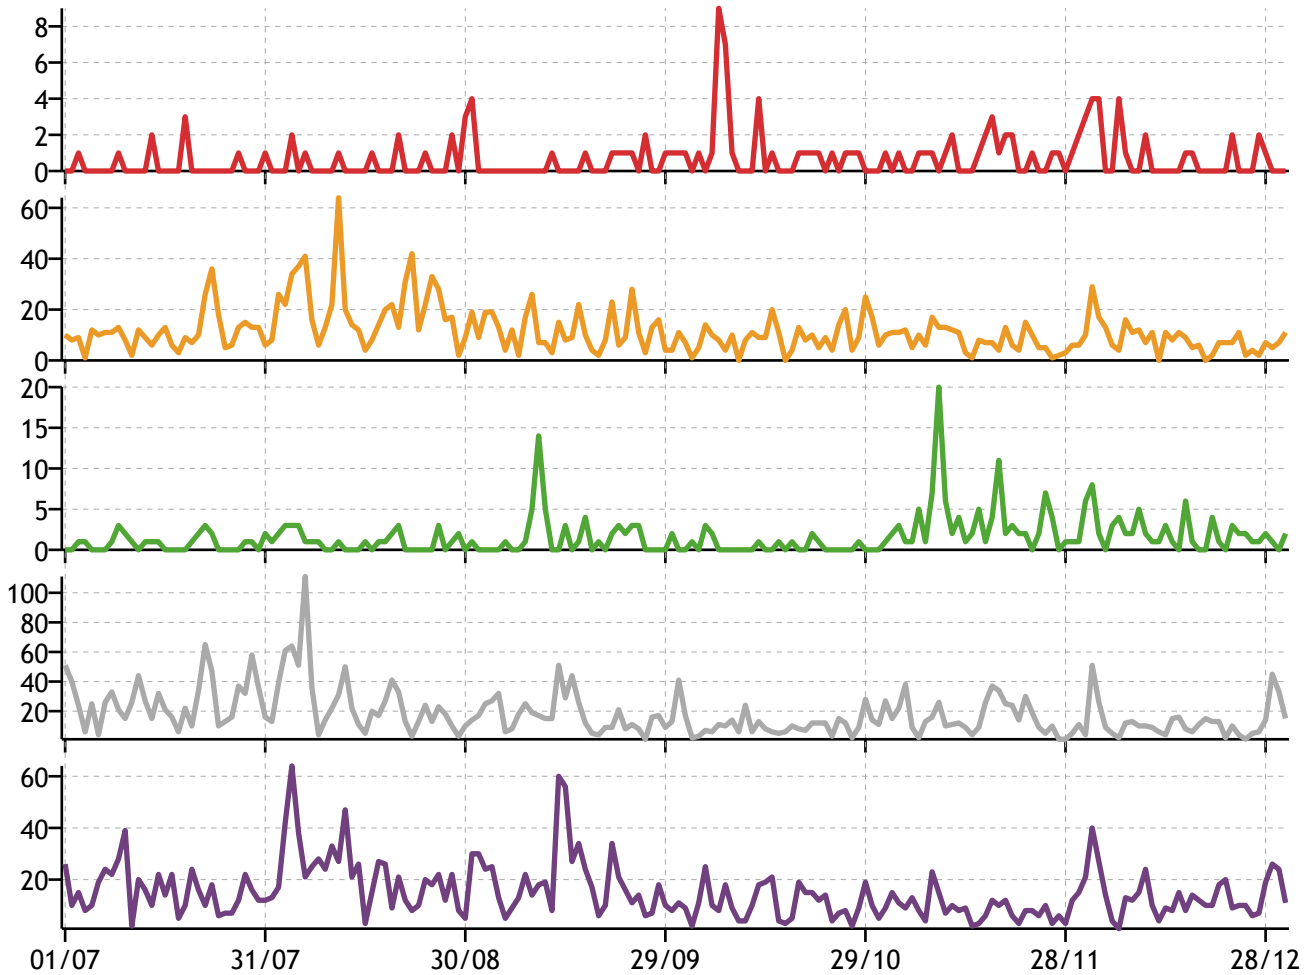

Figure 2: Artist Mainstream Chart Popularity over Time

Mainstream Comparison

This section compares the mainstream chart performance of Glee Cast against similar artists. These charts illustrate relative popularity over time. Popularity is computed from the normalised chart position for each day. 1.0 means Glee Cast was ranked 1st overall of our charts for that day. 0.0 denotes Glee Cast did not chart at all.

Figure 13: News Coverage Comparison

Figure 14: News Coverage over Time

News Comparison

This section compares the number of music articles mentioning Glee Cast during this time period to similar artists.

Figure 15: Comparisons for Glee Cast

Mainstream Chart vs Sentiment

Figure 16: Glee Cast Chart Popularity vs News Sentiment + Volume

This chart presents a comparison of mainstream chart popularity versus news sentiment and volume. It is useful in visualizing the impact of news coverage on chart position. The top chart illustrates the chart movement in Red. The Sentiment trend in Orange below is represented as a bar chart illustrating the cumulative sentiment throughout the time period. Below zero indicates negative sentiment, above zero indicates positive sentiment at that point in time. The Green bar chart displays the number of articles published mentioning Glee Cast that day.