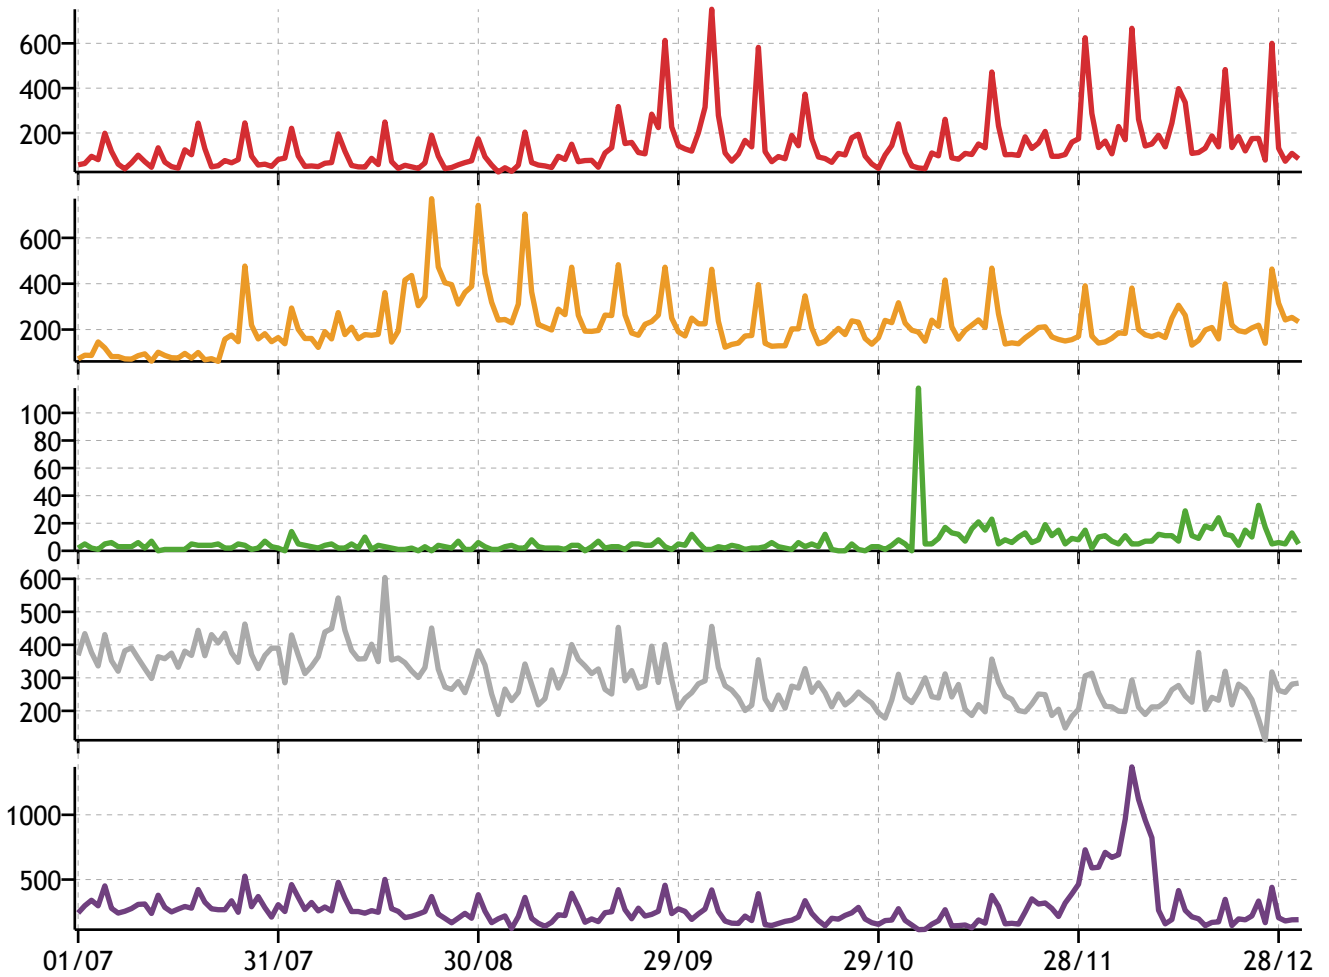

Figure 7: Twitter Coverage Comparison

Figure 8: Twitter Coverage over Time

Twitter Comparison

This section compares the total number of tweets mentioning Glee Cast to similar artists.

Figure 9: Comparisons for Glee Cast

Mainstream Chart vs Twitter

Figure 10: Glee Cast Chart Popularity vs Twitter Coverage

This chart presents a comparison of mainstream chart popularity versus Twitter Coverage. It is useful in visualizing the impact of Twitter on chart position.