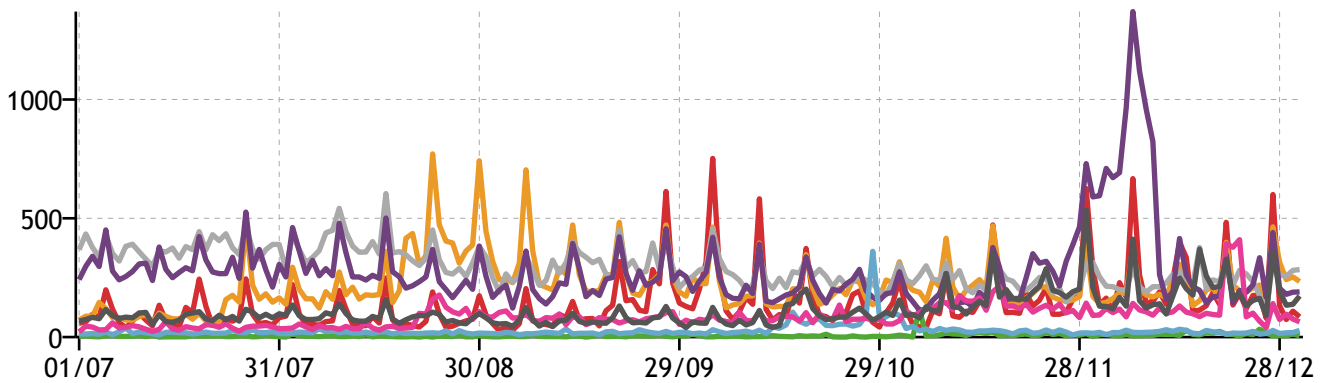

Figure 6: Chart ranking for Glee Cast

Twitter Coverage

Twitter Popularity

This section shows the number of tweets indicating that someone was listening to Glee Cast during this time period. Included is the overall ranking of Glee Cast when compared to similar artists.

Figure 7: Twitter Coverage Comparison

Figure 8: Twitter Coverage over Time

Twitter Comparison

This section compares the total number of tweets mentioning Glee Cast to similar artists.

Figure 9: Comparisons for Glee Cast

Mainstream Chart vs Twitter

Figure 10: Glee Cast Chart Popularity vs Twitter Coverage

This chart presents a comparison of mainstream chart popularity versus Twitter Coverage. It is useful in visualizing the impact of Twitter on chart position.