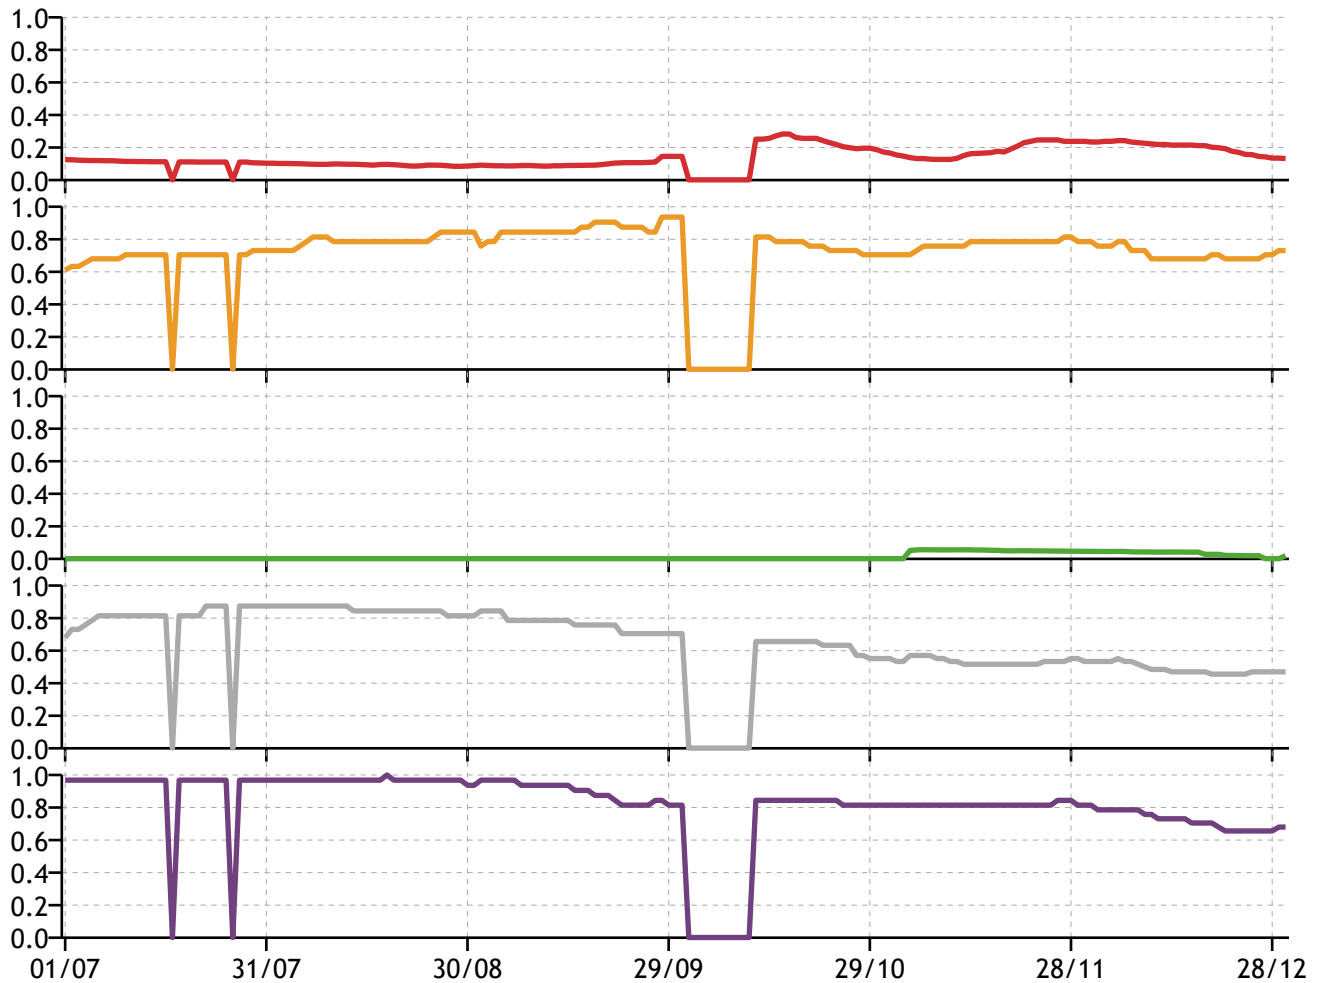

Figure 2: Artist Mainstream Chart Popularity over Time

Mainstream Comparison

This section compares the mainstream chart performance of Glee Cast against similar artists. These charts illustrate relative popularity over time. Popularity is computed from the normalised chart position for each day. 1.0 means Glee Cast was ranked 1st overall of our charts for that day. 0.0 denotes Glee Cast did not chart at all.