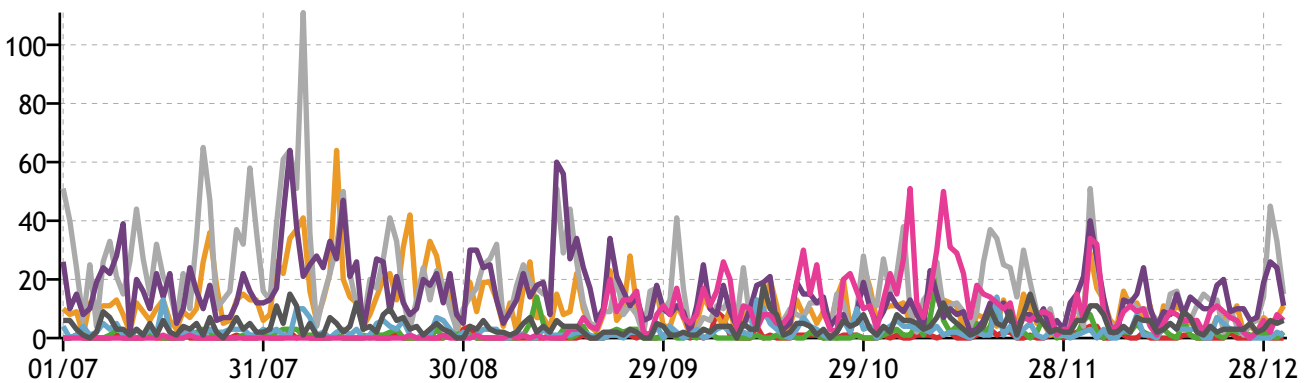

Figure 13: News Coverage Comparison

Figure 14: News Coverage over Time

News Comparison

This section compares the number of music articles mentioning Glee Cast during this time period to similar artists.

Figure 15: Comparisons for Glee Cast

Mainstream Chart vs Sentiment

Figure 16: Glee Cast Chart Popularity vs News Sentiment + Volume

This chart presents a comparison of mainstream chart popularity versus news sentiment and volume. It is useful in visualizing the impact of news coverage on chart position. The top chart illustrates the chart movement in Red. The Sentiment trend in Orange below is represented as a bar chart illustrating the cumulative sentiment throughout the time period. Below zero indicates negative sentiment, above zero indicates positive sentiment at that point in time. The Green bar chart displays the number of articles published mentioning Glee Cast that day.