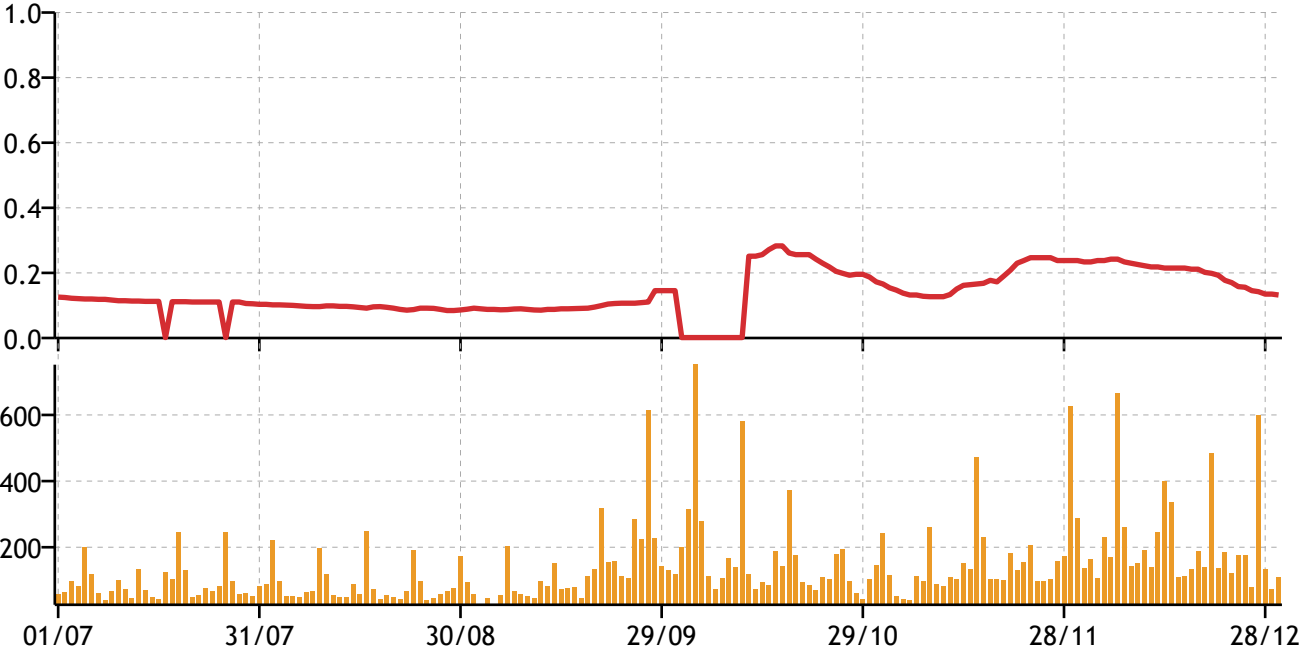

Mainstream Chart vs Twitter

Figure 10: Glee Cast Chart Popularity vs Twitter Coverage

This chart presents a comparison of mainstream chart popularity versus Twitter Coverage. It is useful in visualizing the impact of Twitter on chart position.