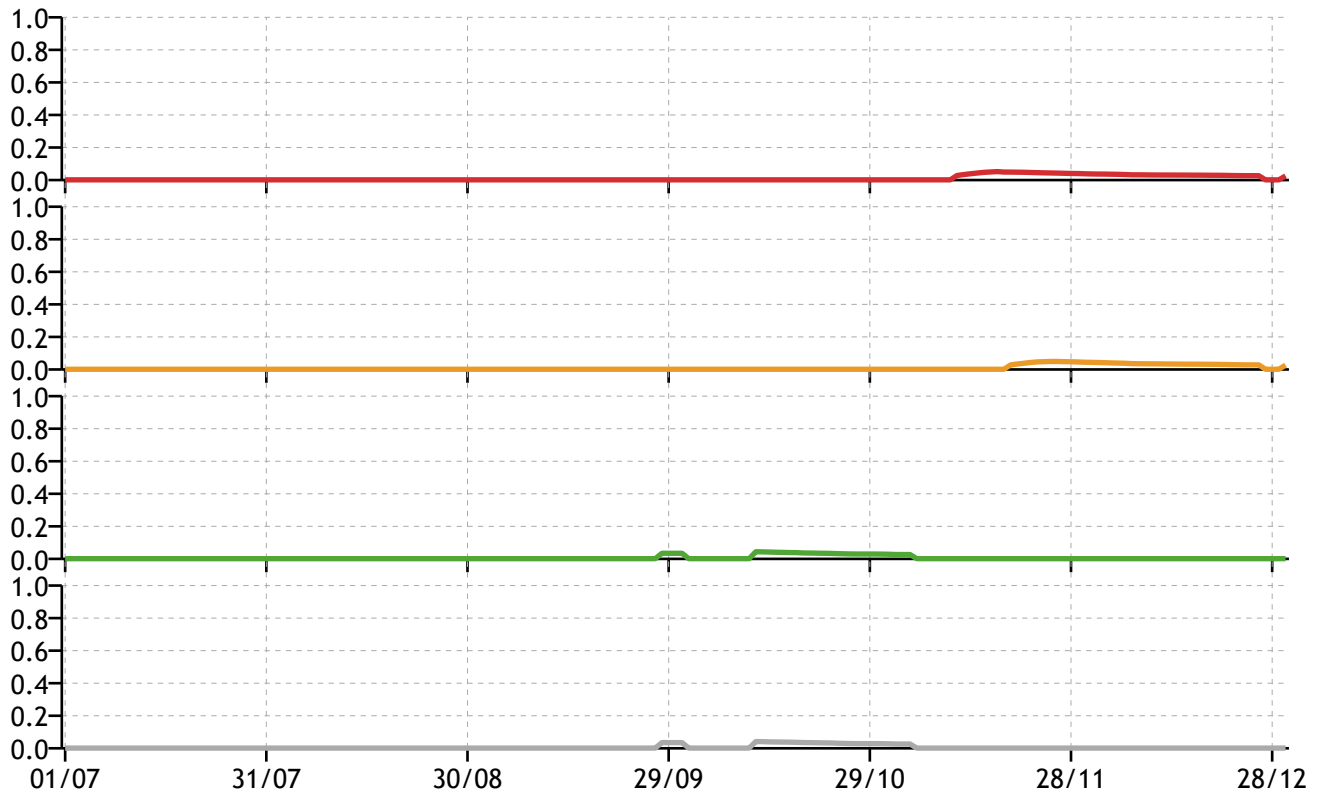

Figure 4: Best Single Positions

Figure 5: Singles Chart Comparison over Time

Mainstream Singles Comparison

This section compares the mainstream chart performance of the most popular singles released by Glee Cast. These charts illustrate relative popularity over time. Popularity is computed from the normalised chart position for each day. 1.0 means the single was ranked 1st overall of our charts for that day. 0.0 denotes the single not charted at all.