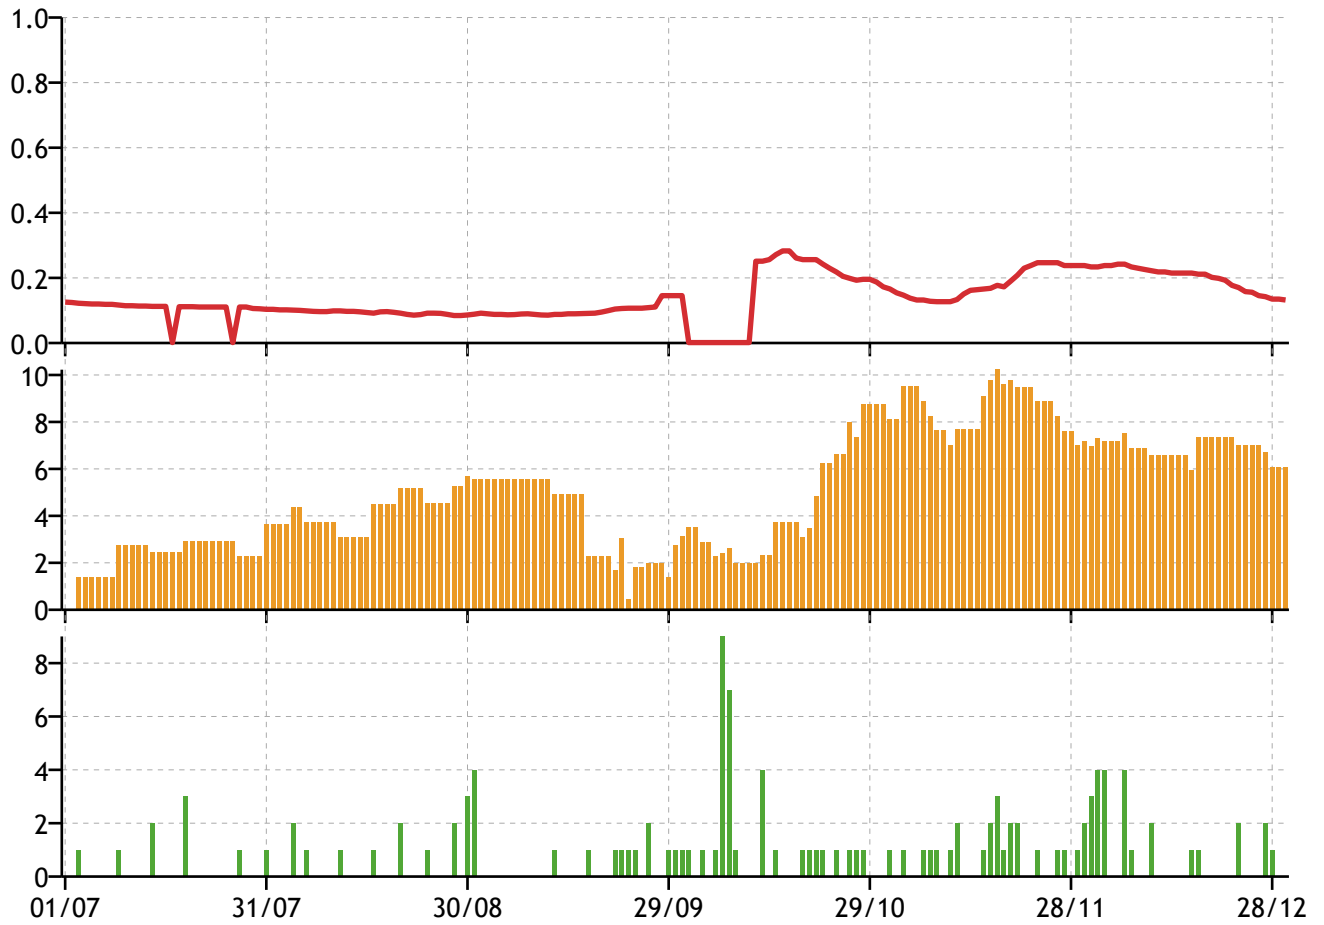

Figure 2: Artist Mainstream Chart Popularity over Time

Mainstream Comparison

This section compares the mainstream chart performance of Glee Cast against similar artists. These charts illustrate relative popularity over time. Popularity is computed from the normalised chart position for each day. 1.0 means Glee Cast was ranked 1st overall of our charts for that day. 0.0 denotes Glee Cast did not chart at all.

Mainstream Chart vs Sentiment

Figure 16: Glee Cast Chart Popularity vs News Sentiment + Volume

This chart presents a comparison of mainstream chart popularity versus news sentiment and volume. It is useful in visualizing the impact of news coverage on chart position. The top chart illustrates the chart movement in Red. The Sentiment trend in Orange below is represented as a bar chart illustrating the cumulative sentiment throughout the time period. Below zero indicates negative sentiment, above zero indicates positive sentiment at that point in time. The Green bar chart displays the number of articles published mentioning Glee Cast that day.